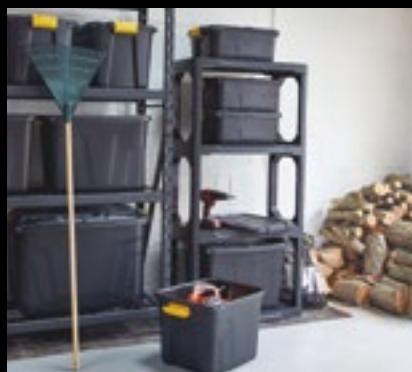

strata

HEAVY DUTY

Space efficient heavy duty storage boxes for the home

Padlockable Lid

Stackable

Heavy Load Capacity