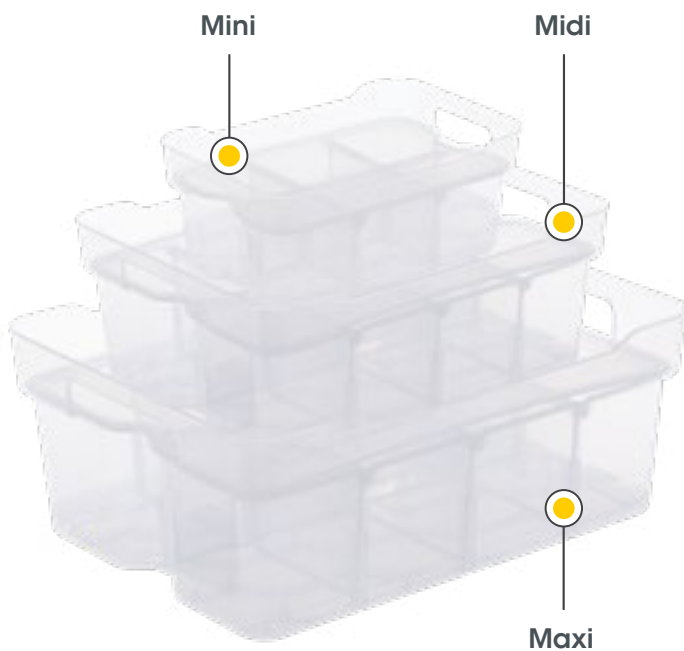

10.5cm (H 15cm inc handles)
x 38cm (L) x 28cm (W)
Clear, Tint Grey

XW217
Maxi Organise Me

12.5cm (H 16.5cm inc handles)
x 56cm (L) x 35.5cm (W)
Clear, Tint Grey

100%
Recyclable

Made in
the UK

XW154
52 Litre Flexi Basket