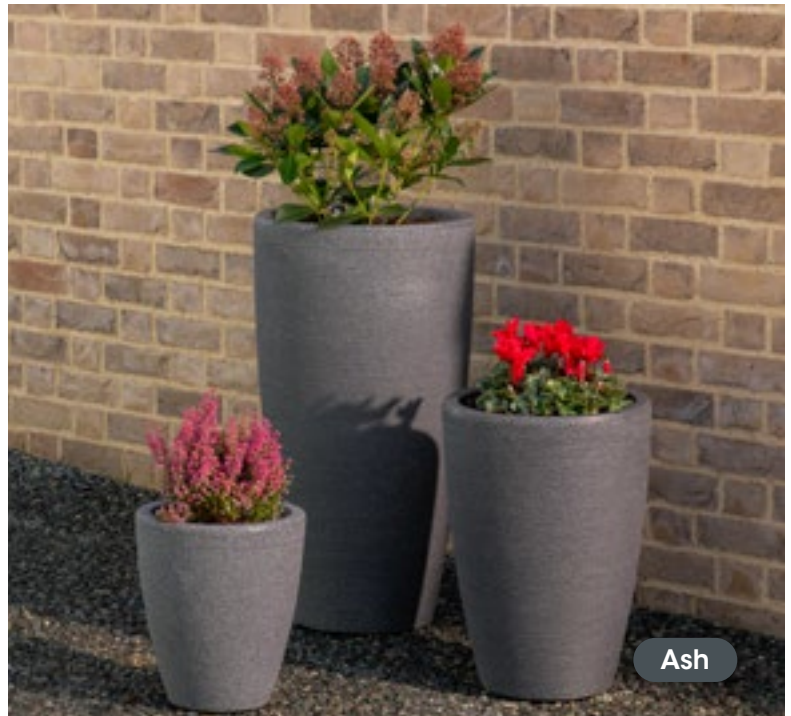

Available in the
following colours:

GRP

STN

ASH

100%
Recyclable

Made in
the UK

Stone

Ash