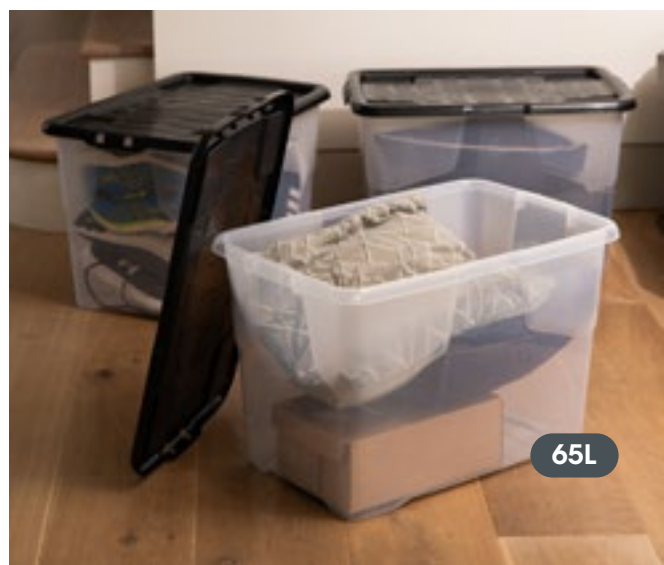

**3
PACK**

XW2013
**30 Litre Curve Box
Pack of 3**

60cm (L) x 40cm (W) x 17cm (H)
Clear