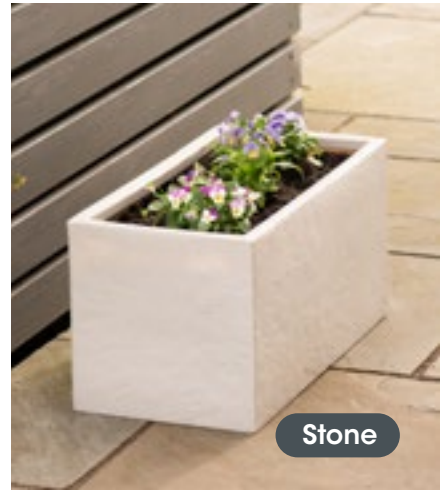

48cm (D) x 66cm (H)
Ash

100%
Recyclable

Made in
the UK

**NEW
2025**

Graphite

Stone

**NEW
2025**

GN510
Small Square Riven