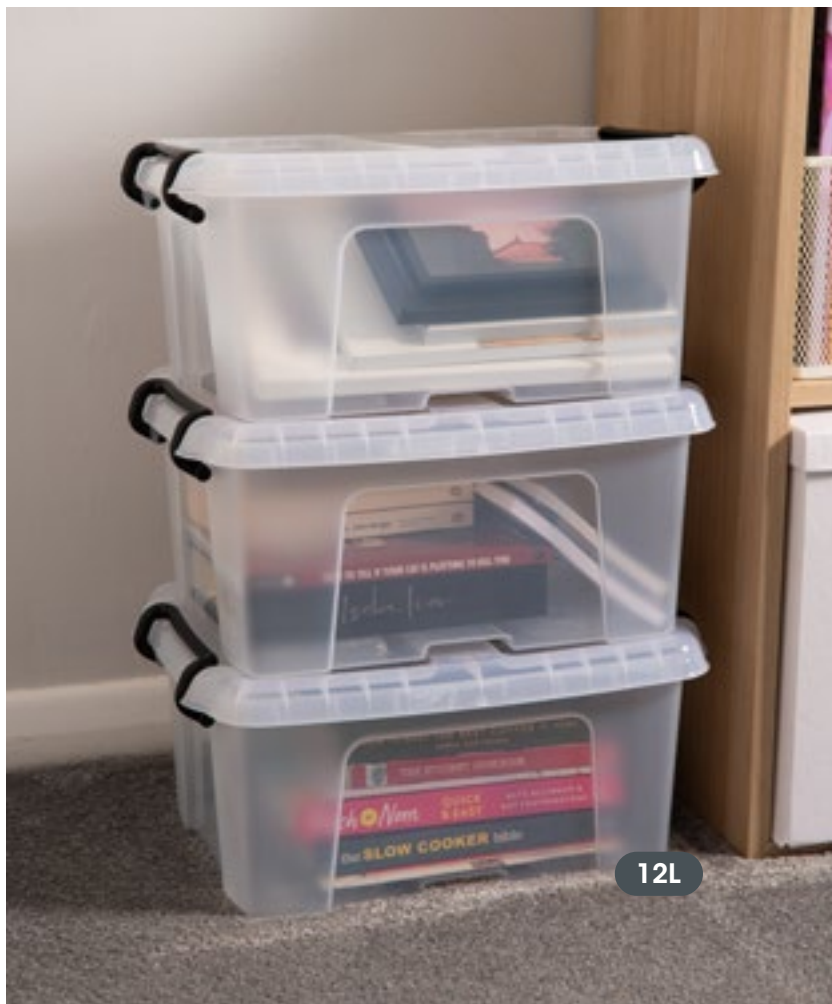

XW464
**70 Litre StackMaster
Storage Box**

70cm (L) x 42.5cm (W) x 34cm (H)
Clear

XW4623
**35 Litre StackMaster
Storage Pack of 3**

47cm (L) x 38cm (W) x 31cm (H)
Clear

XW467
**35 & 70 Litre StackMaster
Storage Set**

47cm (L) x 38cm (W) x 31cm (H)
70cm (L) x 42.5cm (W) x 34cm (H)
Clear

SMART STORE MASTER BOX

Secure Latching
Handles

Stackable

SMART STORE MASTER BOX

12-75 Litre
Capacity

Extra Strong
Box & Lid

100%
Recyclable

Made In
the UK

XW250

**12 Litre Smart Box
With Extra Strong Lid**

40cm (L) x 29.5cm (W) x 17cm (H)
Clear

XW251

**24 Litre Smart Box
With Extra Strong Lid**

50cm (L) x 39.5cm (W) x 19cm (H)
Clear

XW252

**35 Litre Smart Under Bed Box
With Extra Strong Lid On Wheels**

69.5cm (L) x 45.5cm (W) x 18cm (H)
Clear

XW253

**40 Litre Smart Box With Extra
Strong Lid**

50cm (L) x 39.5cm (W) x 32cm (H)
Clear

XW254

**50 Litre Smart Box With Extra
Strong Lid**